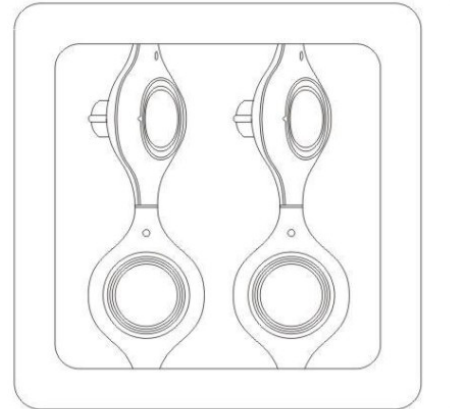

SPACE RECESSED

D96006

PROJECT	
TYPE	
NOTES	
QUANTITY	
DATE	

GENERAL

Series: Space
Brand: Milan
Division: Design
Mounting Type: Recessed
Mounting Location: Ceiling
Subcategory: Downlight

PHYSICAL

Shape: Square
Length (mm): 387
Length (in): 15 1/4
Width (mm): 387
Width (in): 15 1/4
Height (mm): 89
Height (in): 3 1/2
Light Distribution: Direct
Weight (kg): 3.2
Weight (lbs): 7
Diffuser: Glass - Sold Separately
Fixture Finish: Metallic Gray
Fixture Material: Metal

ELECTRICAL

Number of Lamps: 4
Lamp Type: LED Retrofit
Lamp Shape: MR16
Bulb Included: Bulb Not Included
Total Output Wattage (W): 20
Max. Wattage Per Lamp (W): 5
Lamp Base: GU10
Housing: Non - IC rated remodel housing is for use in non - insulated areas or where insulation is at least 3
Input Voltage (V): 120

LED

OPTICAL

RATINGS AND CERTIFICATIONS

Certified By: CSA Certified to UL and CSA Standards
IP rating: IP20