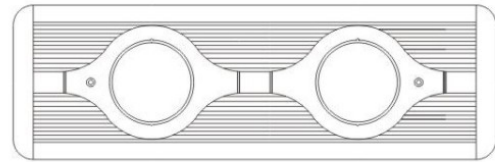

SPACE RECESSED

D96001

GENERAL

Series: Space
Brand: Milan
Division: Design
Mounting Type: Recessed
Mounting Location: Ceiling
Subcategory: Downlight

PHYSICAL

Shape: Rectangle
Length (mm): 445
Length (in): 17 1/2
Width (mm): 150
Width (in): 6
Height (mm): 89
Height (in): 3 1/2
Light Distribution: Direct
Weight (kg): 3.2
Weight (lbs): 7
Diffuser: Glass - Sold Separately
Fixture Finish: Metallic Gray
Fixture Material: Metal

ELECTRICAL

Number of Lamps: 2
Lamp Type: LED Retrofit
Lamp Shape: MR16
Bulb Included: Bulb Not Included
Total Output Wattage (W): 10
Max. Wattage Per Lamp (W): 5
Lamp Base: GU10

LED

OPTICAL

RATINGS AND CERTIFICATIONS

Certified By: CSA Certified to UL and CSA Standards
IP rating: IP20

PROJECT	_____
TYPE	_____
NOTES	_____
QUANTITY	_____
DATE	_____

150mm 6"