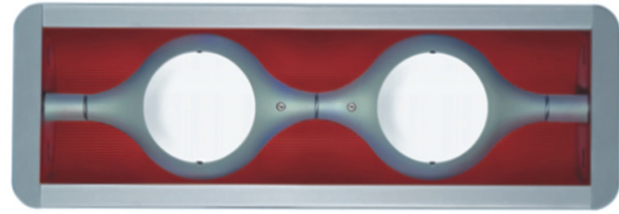

SPACE RECESSED

D96001

GENERAL

Series: Space
Brand: Milan
Division: Design
Mounting Type: Recessed
Mounting Location: Ceiling
Subcategory: Downlight

PHYSICAL

Shape: Rectangle
Length (mm): 445
Length (in): 17 1/2
Width (mm): 150
Width (in): 6
Height (mm): 89
Height (in): 3 1/2
Light Distribution: Direct
Weight (kg): 3.2
Weight (lbs): 7
Diffuser: Glass - Sold Separately
Fixture Finish: Metallic Gray
Fixture Material: Metal

ELECTRICAL

Number of Lamps: 2
Lamp Type: LED Retrofit
Lamp Shape: MR16
Bulb Included: Bulb Not Included
Total Output Wattage (W): 10
Max. Wattage Per Lamp (W): 5
Lamp Base: GU10

LED

OPTICAL

RATINGS AND CERTIFICATIONS

Certified By: CSA Certified to UL and CSA Standards
IP rating: IP20

PROJECT	_____
TYPE	_____
NOTES	_____
QUANTITY	_____
DATE	_____

150mm 6"